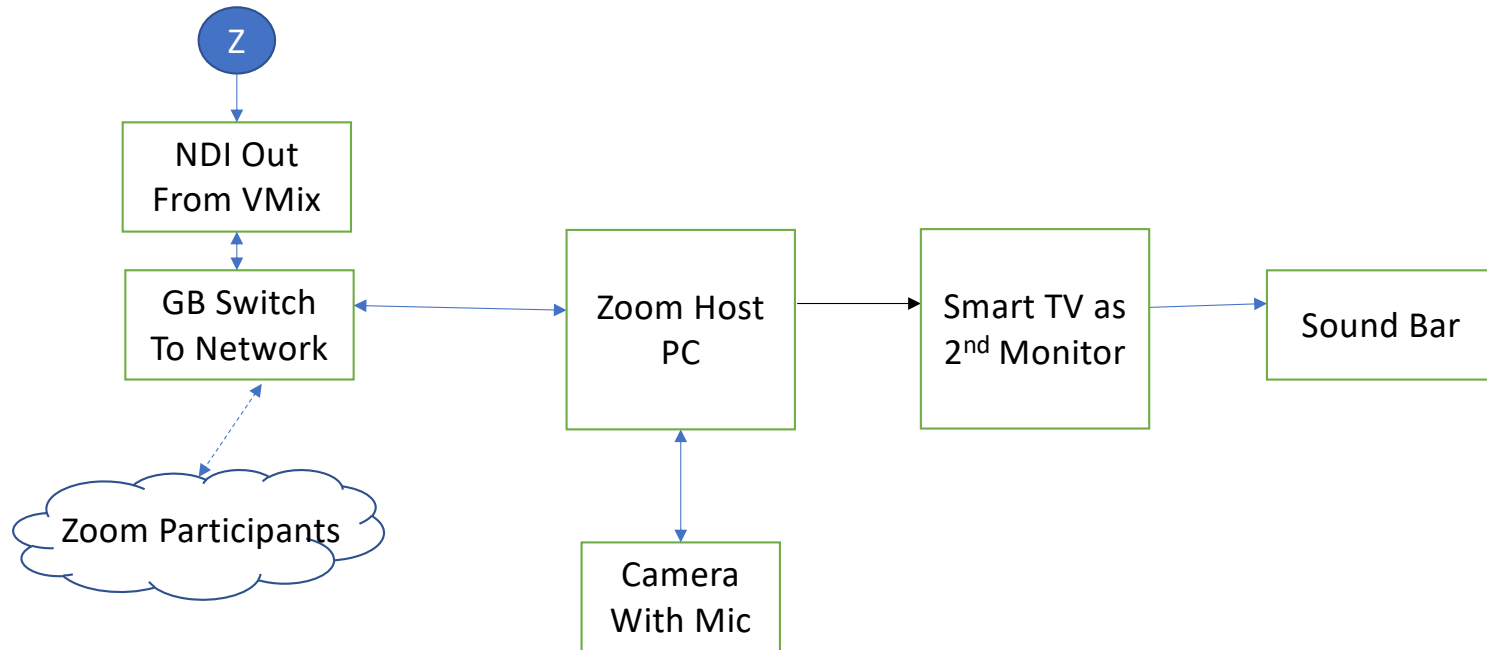

# AV Setup Diagram

# Zoom Setup Diagram

We run NDI Studio Monitor on the Zoom host PC and show it on the 2<sup>nd</sup> monitor (smart TV)). We screen share this window on Zoom to show our service to our Zoom participants. The Zoom PC is located in another room in our building for people to watch that do not want to be in the chapel. We have an AV tech in the room to manage the Host and take care of any Zoom bombers.