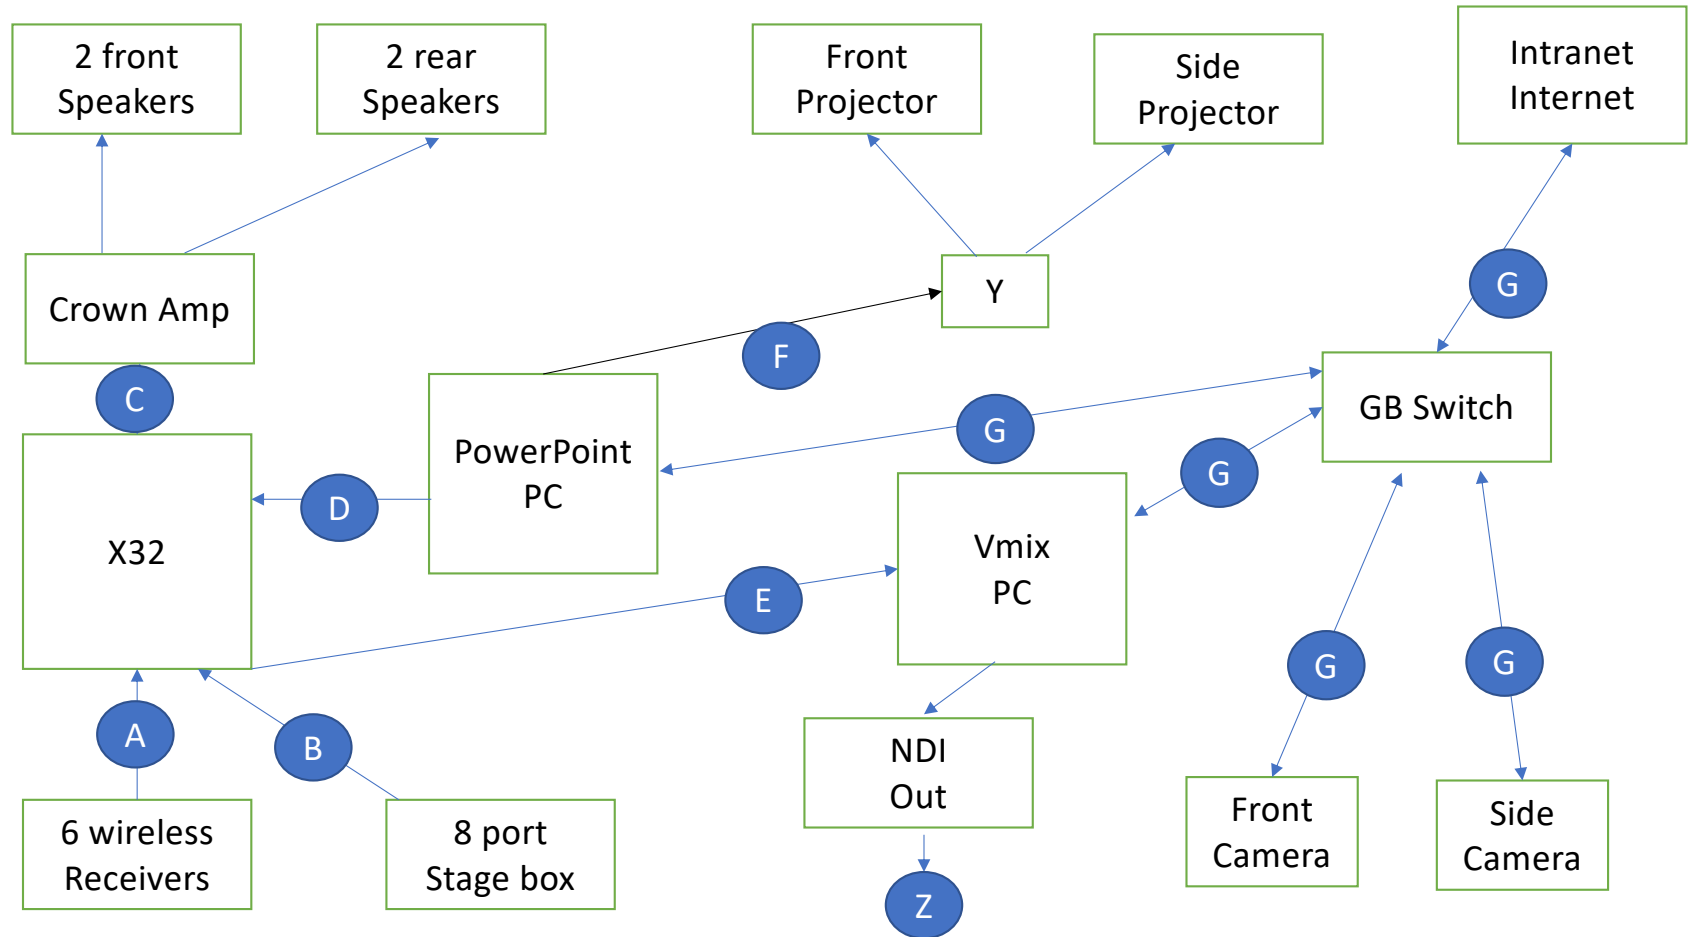

# AV Setup Diagram

# Zoom Setup Diagram

We run NDI Studio Monitor on the Zoom host PC and show it on the 2<sup>nd</sup> monitor (smart TV)). We screen share this window on Zoom to show our service to our Zoom participants. The Zoom PC is located in another room in our building for people to watch that do not want to be in the chapel. We have an AV tech in the room to manage the Host and take care of any Zoom bombers.